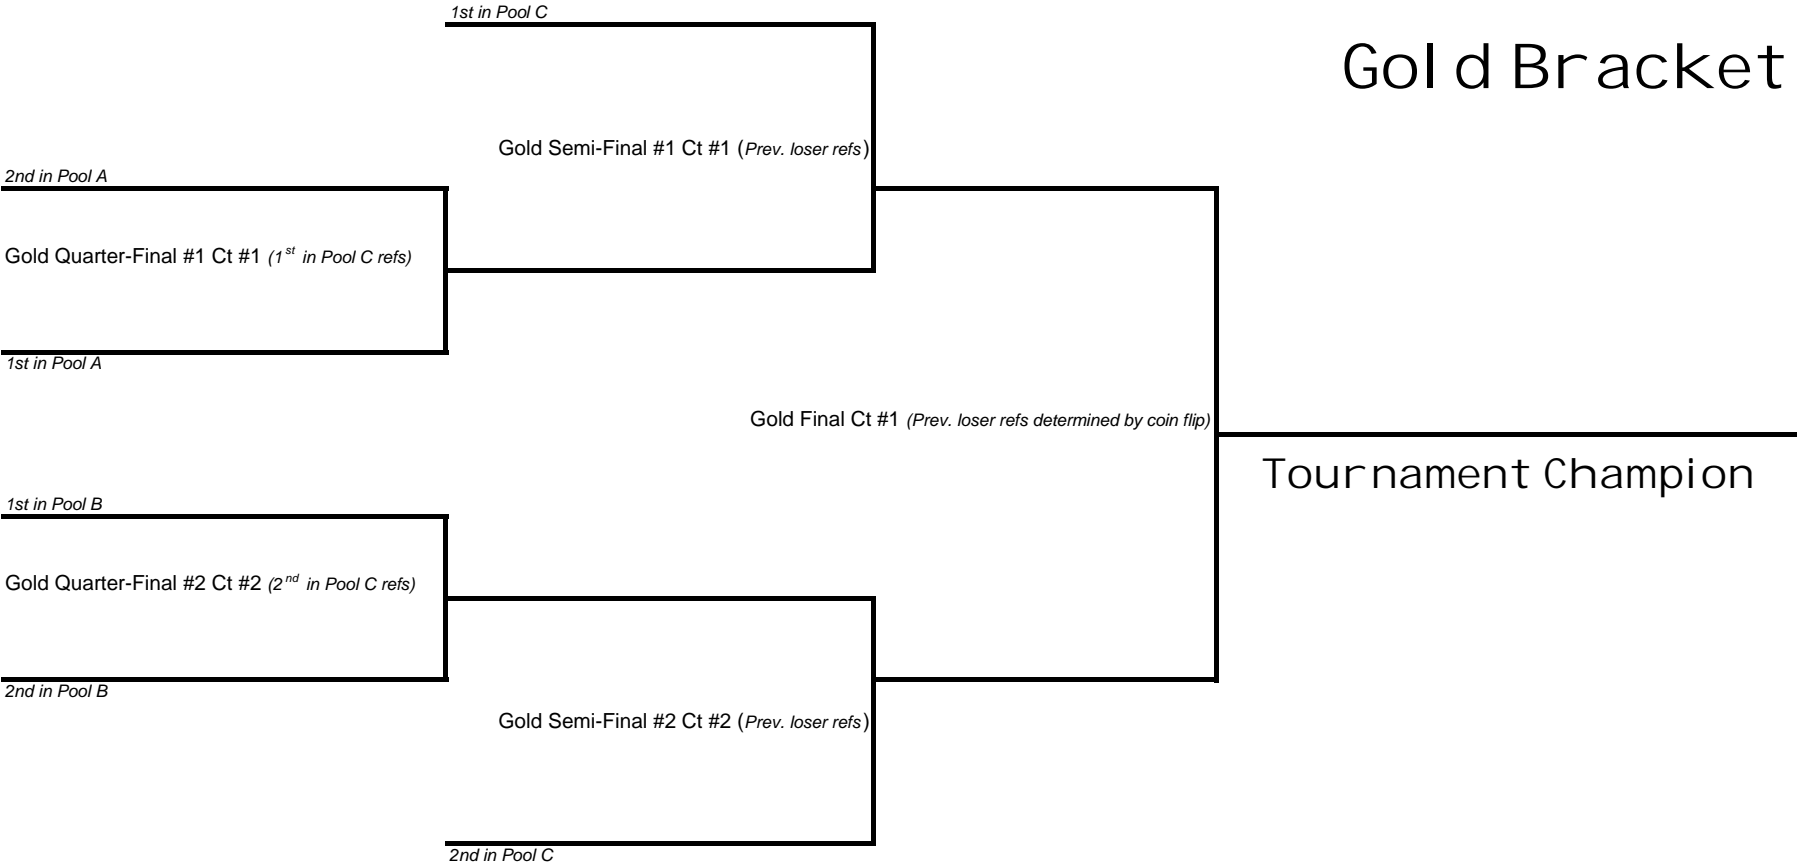

THE TABS BELOW WILL SHOW THE FULL PLAY SCHEDULE

Tie-Breakers for Advancing to Play-Offs:

Standard Badger Region tie breakers will be used, if necessary.

Any questions prior to the tournament date, please contact:

Pools A & B 3x3 Crossover		Pool C 4-Team Pool		
Court 1	Court 2	Start Time	Work Team	Court 3
1 vs B (3)	2 vs C (A)	8:00 AM Rd 1	2	1 vs 3
3 vs B (1)	2 vs A (C)	Rd 2	1	2 vs 4
<i>1 Hour Break from the end of the last match</i>		Rd 3	3	1 vs 4
3 vs C (B)	1 vs A (2)	Rd 4	1	2 vs 3
1 vs C (3)	2 vs B (A)	Rd 5	2	3 vs 4
OPEN	3 vs A (1)	Rd 6	4	1 vs 2

After Pool Play

Gold Bracket

Bracket matches should start warm-ups immediately after pool play finishes.

Silver Bracket

Bracket matches should start warm-ups immediately after pool play finishes.

Gold Bracket

Silver Bracket

3rd in Pool B

Work Team (*4th in Pool C*) _____
Silver Semi-Final #1 Ct #3

3rd in Pool C

Work Team (*Prev. Loser*) _____
Silver Final Ct #3

4th in Pool C

Work Team (*Prev. Loser*) _____
Silver Semi-Final #2 Ct #3