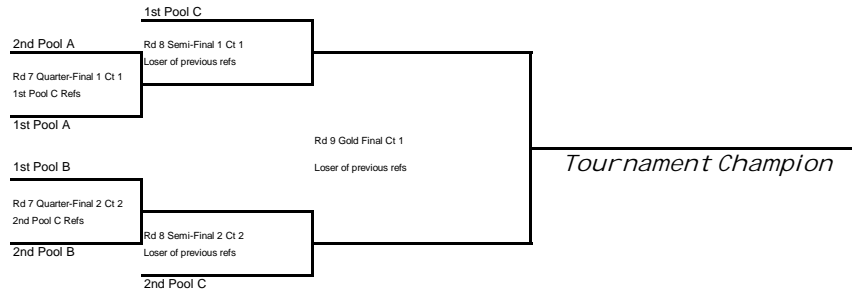

2/21 G16 Green Bay Fest

Pool Play

Pool A	Team Code	Pool B	Team Code	Pool C	Team Code
A Block Party G16-1	FJ6BPRTY1BG	1 Lakeshore Storm 16-1	FJ6LSMAN1BG	1 PoWer Green Bay 16-Silver	FJ6WIPWR3BG
B WI Ice 16 Black	FJ6WSICE2BG	2 Northern Lightning 16A	FJ6NLGT1BG	2 Northern WI Stars 16s	FJ6NWIVC1BG
C Go Fish 16 Blue	FJ6GFISH2BG	3 WVA 16-Silver	FJ6WVACA3BG	3 Northern Lightning 16B	FJ6NLGT2BG
				4 Hortonville Heat 16-Red	FJ6HHCVB1BG

Play will begin at 8:00 AM
Coaches should be 1st official if region officials are unavailable.

Warm-ups will be 2-4-4

The time schedule is NOT set in stone! Warm ups for the next scheduled match will start immediately upon completing the present match! Do not leave the playing site.

Pools A & B 3x3 Crossover		Pool C 4-Team Pool		
Court 1	Court 2	Start Time	Work Team	Court 3
1 vs B (3)	2 vs C (A)	8:00 AM Rd 1	2	1 vs 3
3 vs B (1)	2 vs A (C)	Rd 2	1	2 vs 4
<i>1 Hour Break from the end of the last match</i>		Rd 3	3	1 vs 4
3 vs C (B)	1 vs A (2)	Rd 4	1	2 vs 3
1 vs C (3)	2 vs B (A)	Rd 5	2	3 vs 4
OPEN	3 vs A (1)	Rd 6	4	1 vs 2

After Pool Play

Gold Bracket