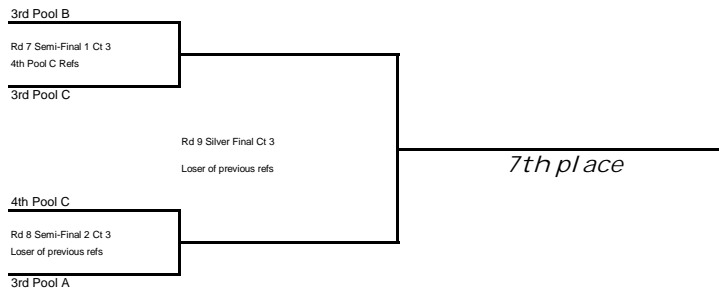

Silver Bracket