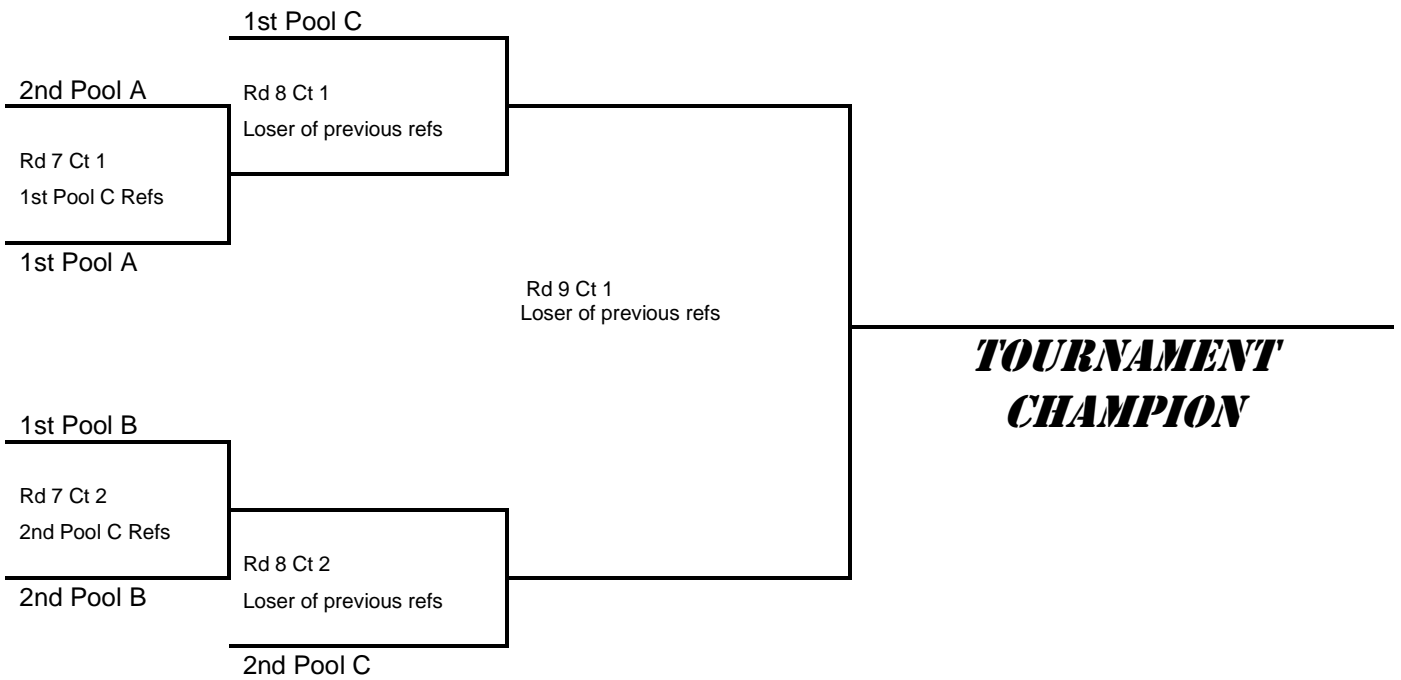

Gold Bracket