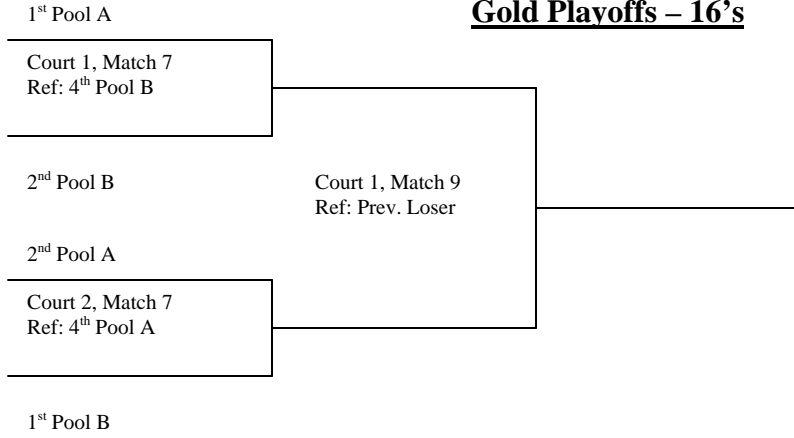

Riptide Open 16's
Saturday, January 28th, 2012
Berlin High School
222 Memorial Drive
Berlin, WI

Tournament Info.

- Coaches Meeting: 7:30am, all teams required to attend; Play will begin by 8:00am
- Rosters: Webpoint rosters w/ coach's signature are required
- Only team members on the roster may participate in warm ups and sit on the team bench
- Warm ups: 4-4 All Day (serving team gets court first)
- Team who does not have the court may NOT use balls to warm up
- Pool Play: 2/3 Set Matches, 3rd set to 15 if necessary
- Top 2 teams advance to Gold Division, bottom 2 teams to Silver Division
- First Referees have been requested for all day
- Team officiating duties: down referee, two line judges, scorekeeper, 3 table workers
- No ball handling permitting in hallways or cafeteria
- No Carry-Ins allowed, concessions are available

Court 3

16's Pool A

1. Waupaca Fire
FJ6WPFIR1BG
2. West Bend Power 15 Black
FJ5WBPVB2BG
3. Rebels 16
FJ6REBEL1BG
4. PoWer GB 16 White
FJ6WIPWR9BG

Court 4

16's Pool B

1. Capital 16 White
FJ6CVAVB3BG
2. Fondy Fusion 16
FJ6FDLVB1BG
3. Northern Impact 16
FJ6NOIMP1BG
4. PoWer GB 16 Black
FJ6WIPWR8BG

Pool Play Schedule

Round 1: 1 vs. 3 (4)

Round 2: 2 vs. 4 (1)

Round 3: 1 vs. 4 (3)

Round 4: 2 vs. 3 (1)

Round 5: 3 vs. 4 (2)

Round 6: 1 vs. 2 (4)

Gold Playoffs – 16's

Silver Playoffs – 16's