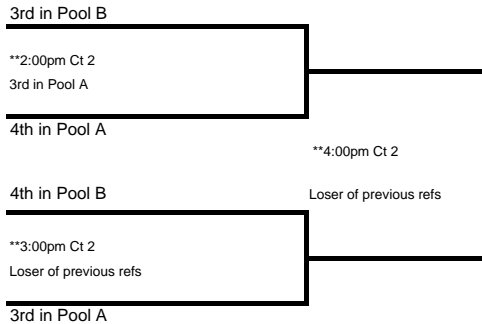

AFTER POOL PLAY

CHAMPIONSHIP BRACKET

** all times are approximate

Please be ready as soon as the court is ready.

TOURNAMENT CHAMPION

CONSOLATION BRACKET

** all times are approximate

Please be ready as soon as the court is ready.

CONSOLATION CHAMPION

Pool A	PoWer Green Bay 18-Green	Green Bay Jrs 17-1	Rebels 17-Red	Shawano Storm 17s	Matches		Match %	Final Ranking
					W	L	Set %	
					Sets		+/-	
					W	L		
PoWer Green Bay 18-Green <i>EJ8WIPWR1BG</i>		22-25 25-17 9-15 -2	25-11 25-21 +18	25-10 25-22 +18	Matches		67%	2
					2	1	71%	
					Sets			
					5	2	34	
Green Bay Jrs 17-1 <i>EJ7GRNBY1BG</i>	25-22 17-25 15-9 +2		19-25 25-16 16-14 +5	26-24 25-18 +9	Matches		100%	1
					3	0	75%	
					Sets			
					6	2	16	
Rebels 17-Red <i>EJ7REBEL2BG</i>	11-25 21-25 -18	25-19 16-25 14-16 -5		25-11 25-16 +23	Matches		33%	3
					1	2	43%	
					Sets			
					3	4	0	
Shawano Storm 17s <i>EJ6SSTRM1BG</i>	10-25 22-25 -18	24-26 18-25 -9	11-25 16-25 -23		Matches		0%	4
					0	3	0%	
					Sets			
					0	6	-50	

Pool B	Northern Lightning 17s	Rebels 17-Black	Riptide 17s	PoWer Green Bay 17-Silver	Matches		Match %	Final Ranking
					W	L	Set %	
					Sets		+/-	
					W	L		
Northern Lightning 17s <i>FJ7NLIGT1BG</i>		21-25 25-21 15-25 24-26 -12	Forfiet	25-11 25-9 25-11 +44	Matches		50%	2
					1	1	57%	
					Sets			
					4	3	32	
Rebels 17-Black <i>FJ7REBEL1BG</i>	25-21 21-25 25-15 26-24 +12		Forfiet	25-4 25-14 25-7 +65	Matches		100%	1
					2	0	86%	
					Sets			
					6	1	77	
Riptide 17s <i>FJ7RIPTI1BG</i>	Forfiet	Forfiet		Forfiet	Matches		0%	-
					0	3	0%	
					Sets			
					0	6	0	
PoWer Green Bay 17-Silver <i>FJ7WIPWR6BG</i>	11-25 9-25 11-25 -44	4-25 14-25 7-25 -65	Forfiet		Matches		0%	3
					0	2	0%	
					Sets			
					0	6	-109	