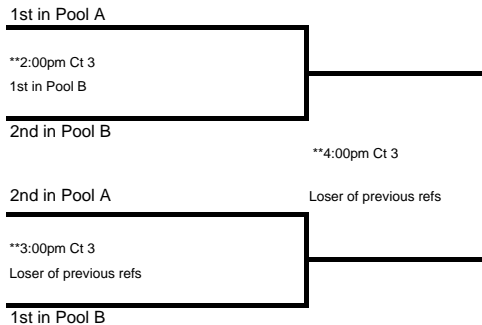

Teams not present at game time will forfeit. Pool play matches will consist of 2 out of three first two to 25 third game to 15

Warm ups will be 2-4-4

Play will begin at 8:00 AM
Coaches should be 1st official if region officials are unavailable.

AFTER POOL PLAY

CHAMPIONSHIP BRACKET

** all times are approximate

Please be ready as soon as the court is ready.

TOURNAMENT CHAMPION

CONSOLATION BRACKET

** all times are approximate

Please be ready as soon as the court is ready.